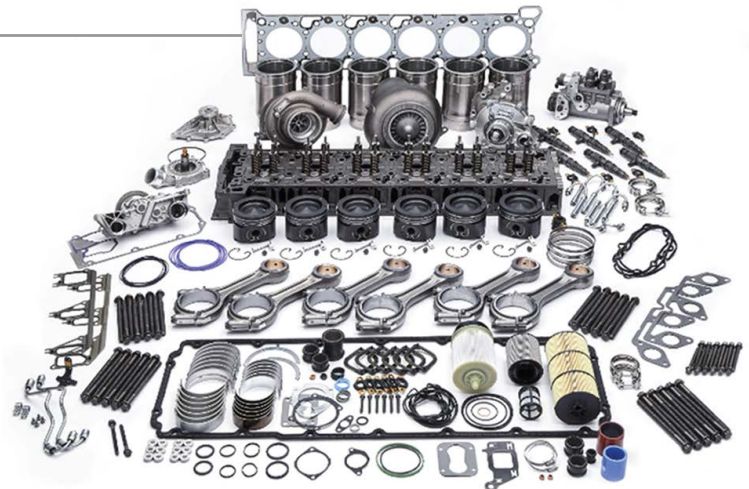

DD15 GHG14 Simple OH Kit

DDE 23565142

\$6,119.99

DD15 GHG17 Simple OH Kit

DDE 23565149

\$6,119.99

image is for part illustration only →

EA Part Numbers * New Exchange